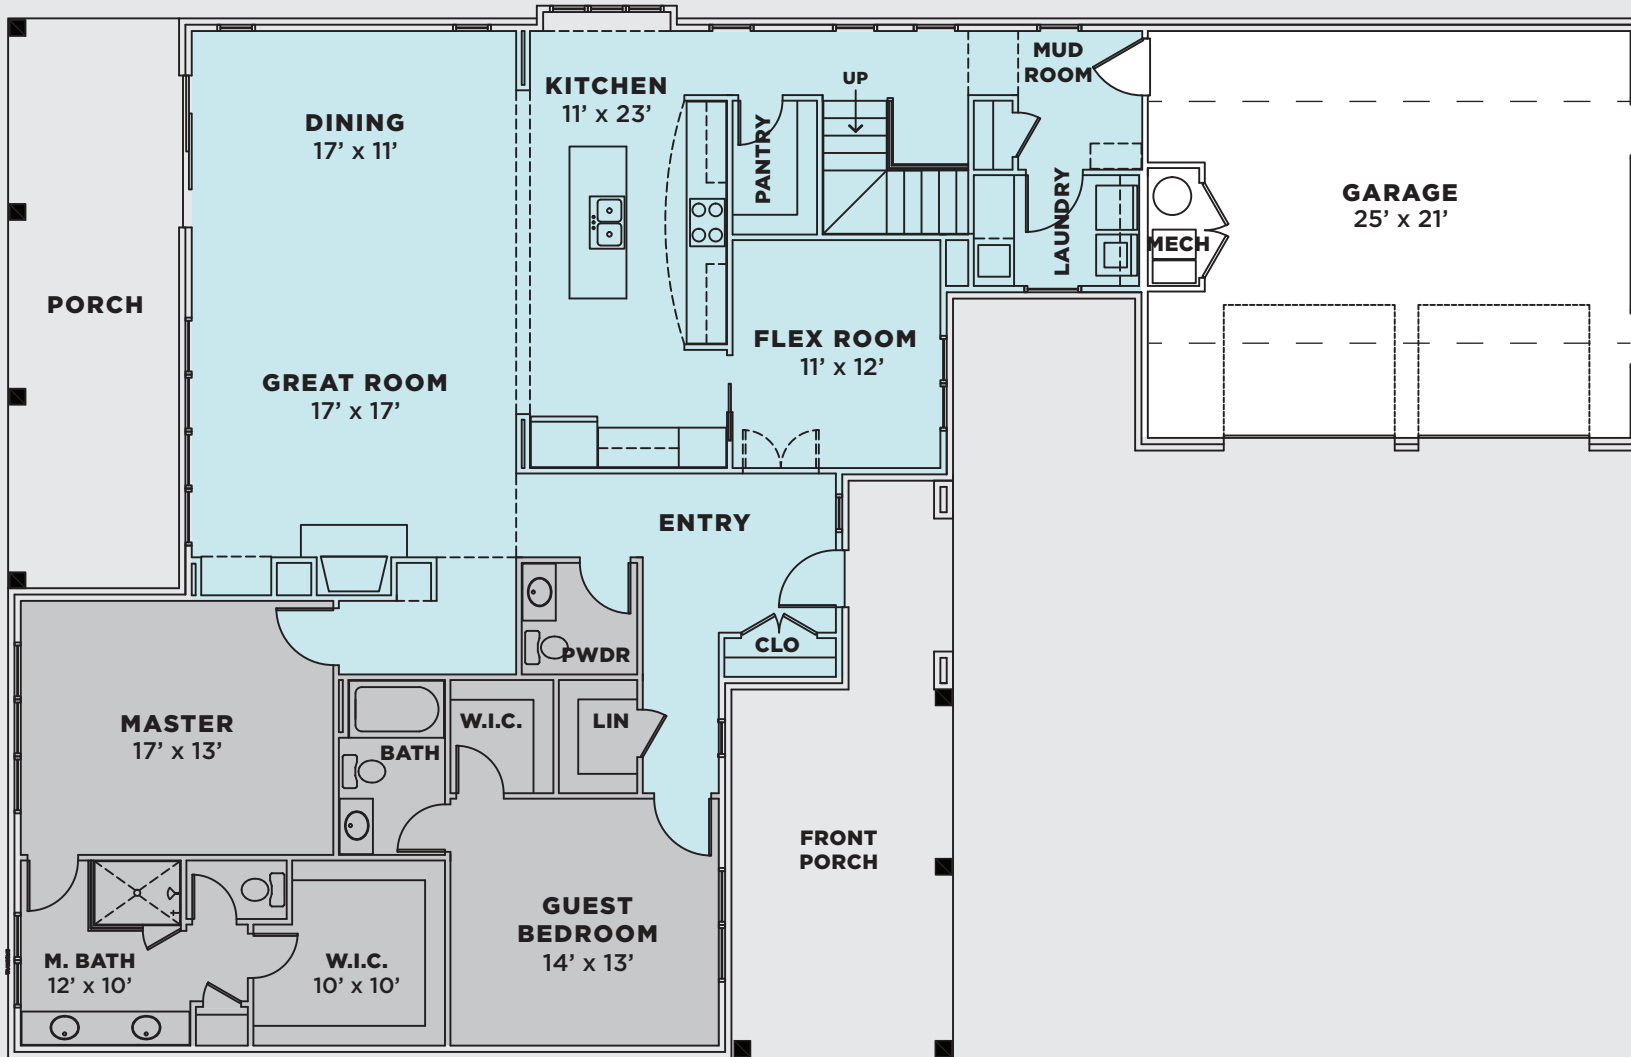

# MONTAUK PLAN

*Chatham Hills*

330 sq. ft. bonus room over garage (finished to drywall)