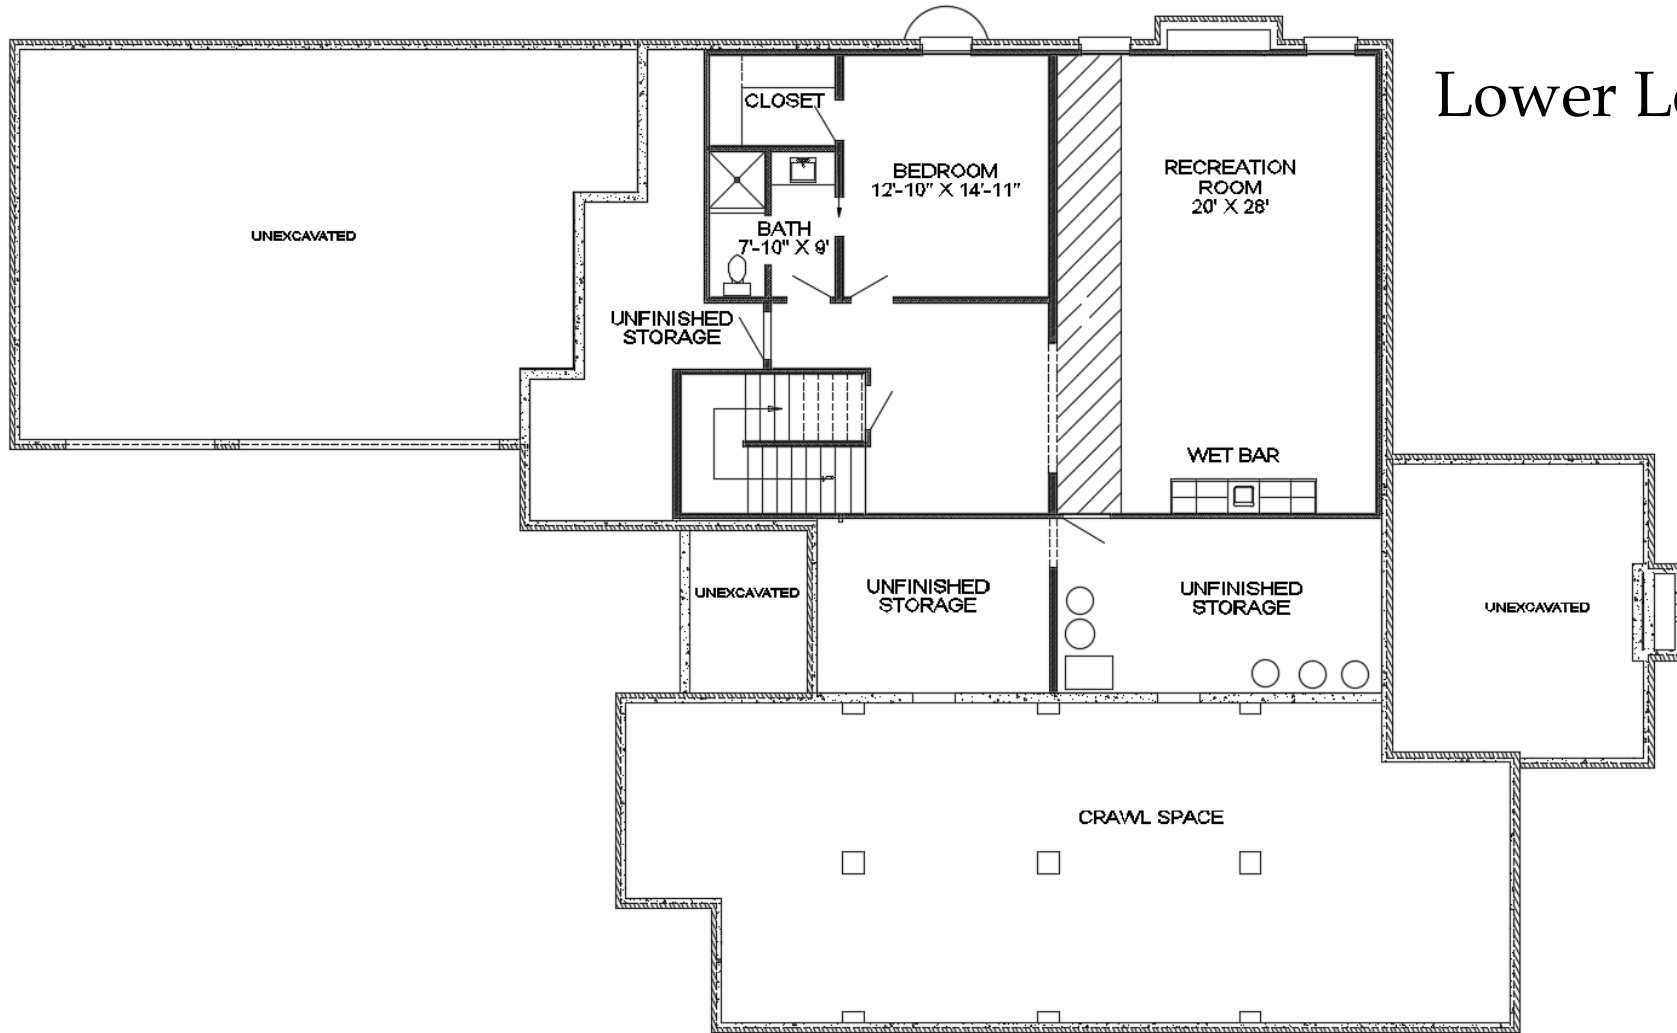

Beechwood Farm

Lot 9

Main Level Plan

SQUARE FOOTAGE

Main Level = 2,860 SQ. FT.

Second Level = 565 SQ. FT.

Lower Level = 1,082 SQ. FT.

Contact John McKenzie

317-281-7061

John@McKenzieCollection.com

MCKENZIE
— COLLECTION —

Make yourself at home.sm

MCKENZIECOLLECTION.COM

Beechwood Farm

Lot 9

Second Level Plan

MCKENZIE
— COLLECTION —

Make yourself at home.sm

Contact John McKenzie
317-281-7061
John@McKenzieCollection.com

MCKENZIECOLLECTION.COM

Beechwood Farm

Lot 9

Lower Level Plan

Contact John McKenzie