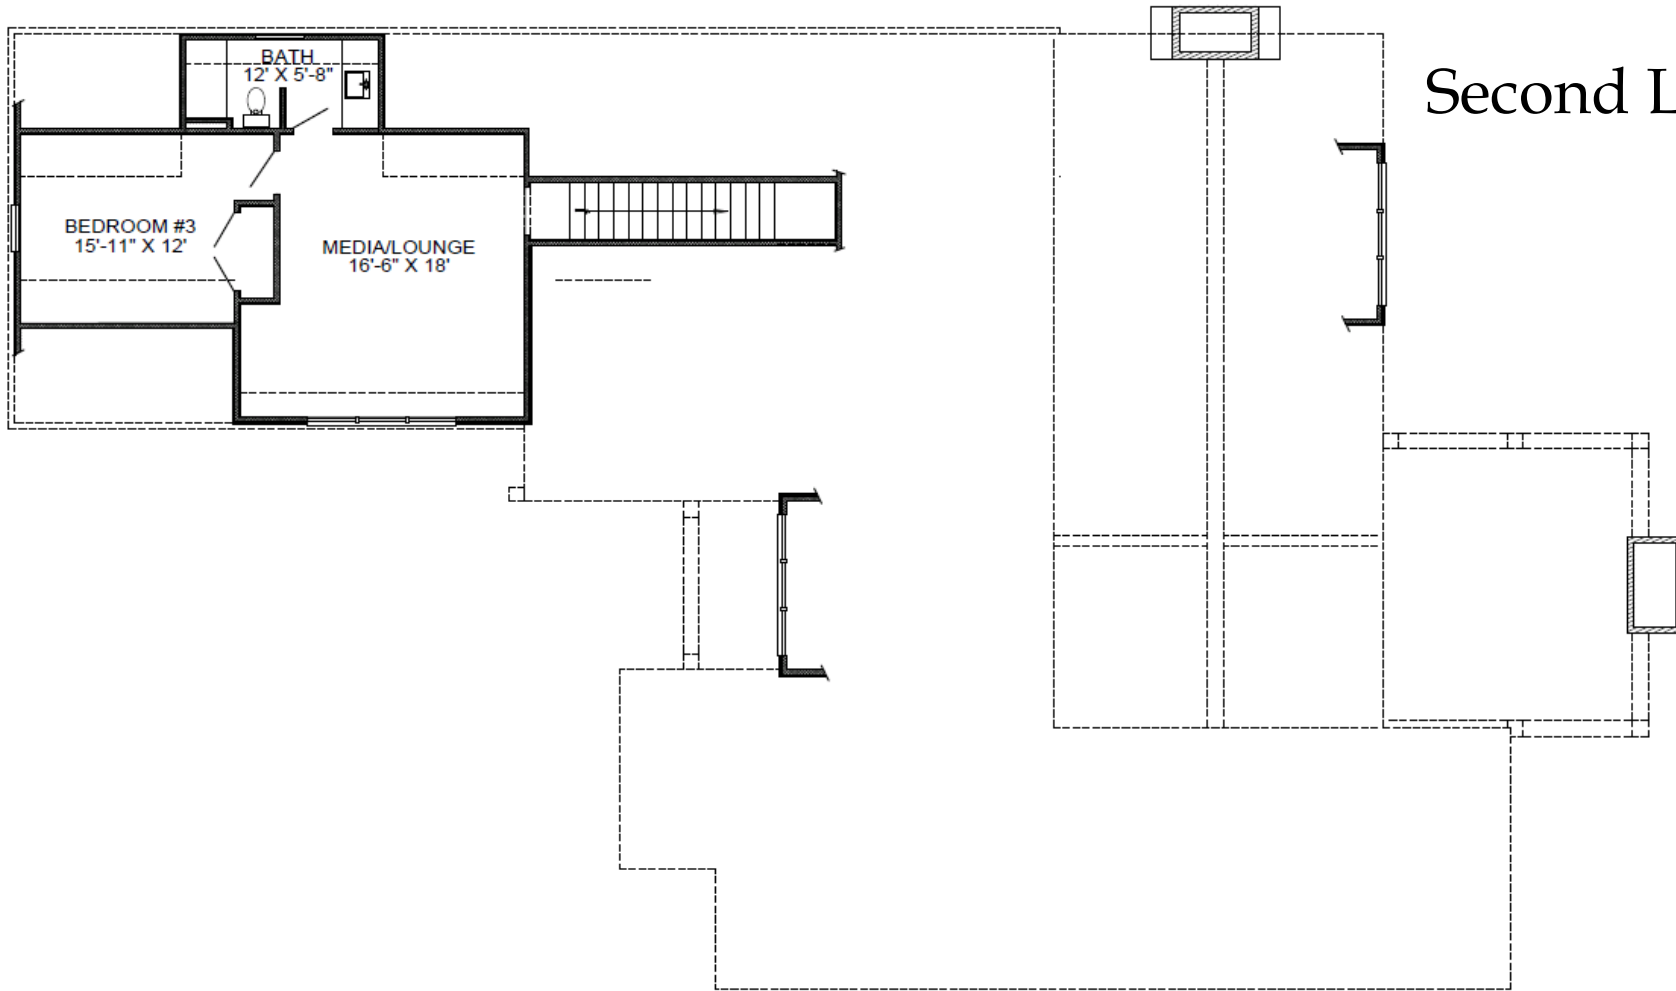

Beechwood Farm

Lot 9

Main Level Plan

SQUARE FOOTAGE

Main Level = 2,860 SQ. FT.

Second Level = 565 SQ. FT.

Lower Level = 1,082 SQ. FT.

Contact John McKenzie

317-281-7061

John@McKenzieCollection.com

MCKENZIE
— COLLECTION —

Make yourself at home.sm

MCKENZIECOLLECTION.COM

Beechwood Farm

Lot 9

Second Level Plan