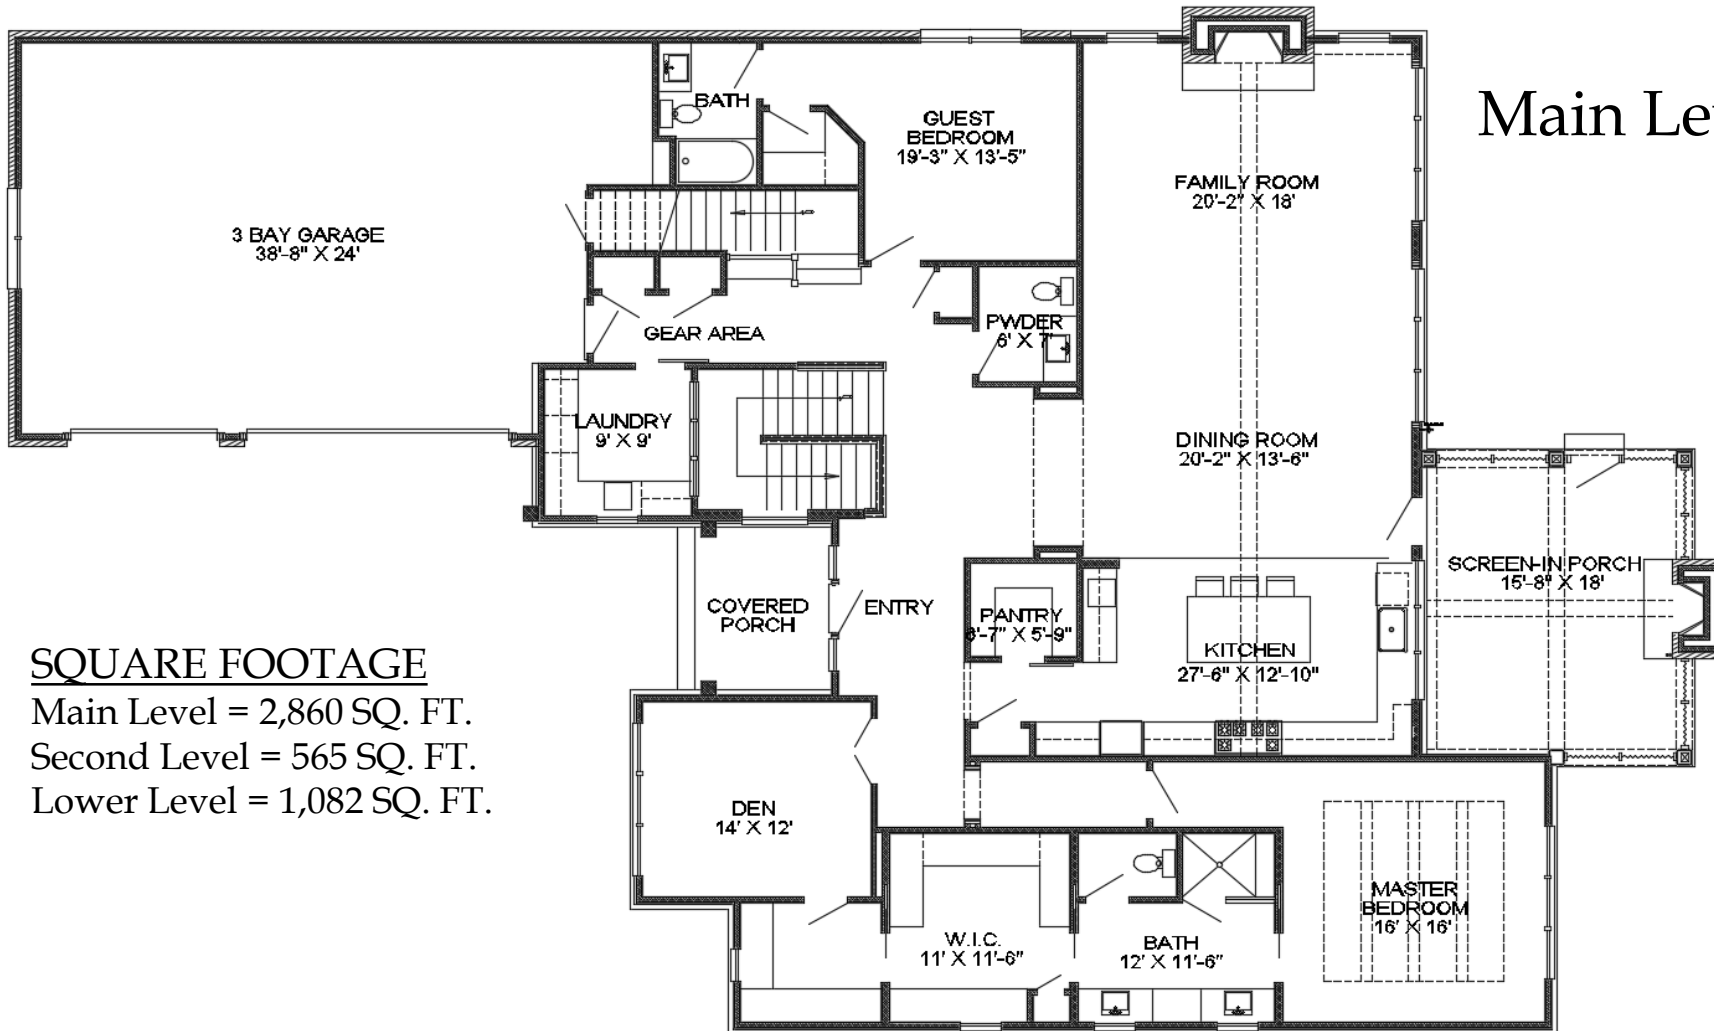

Beechwood Farm

Lot 9

Main Level Plan

SQUARE FOOTAGE

Main Level = 2,860 SQ. FT.

Second Level = 565 SQ. FT.

Lower Level = 1,082 SQ. FT.

Contact John McKenzie

317-281-7061

John@McKenzieCollection.com

MCKENZIE
— COLLECTION —

Make yourself at home.sm

MCKENZIECOLLECTION.COM

Beechwood Farm

Lot 9

Second Level Plan