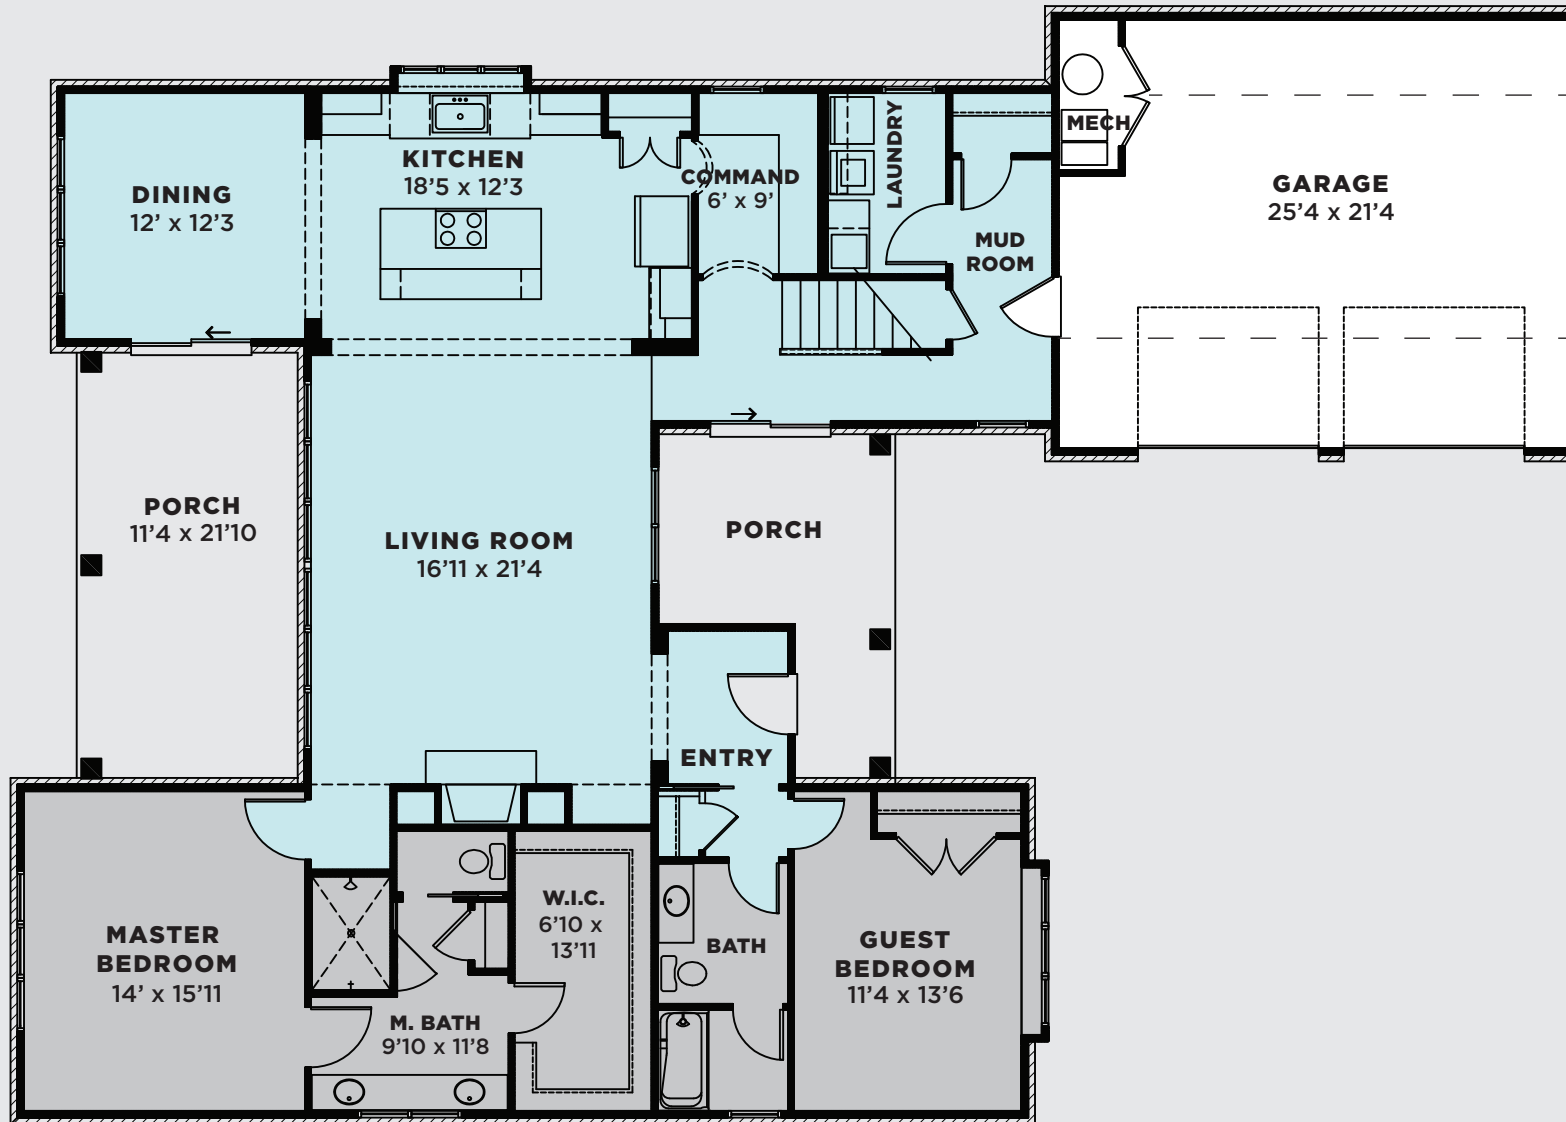

# DOVER PLAN

Chatham Hills

386 sq. ft. bonus room over garage (finished to drywall)