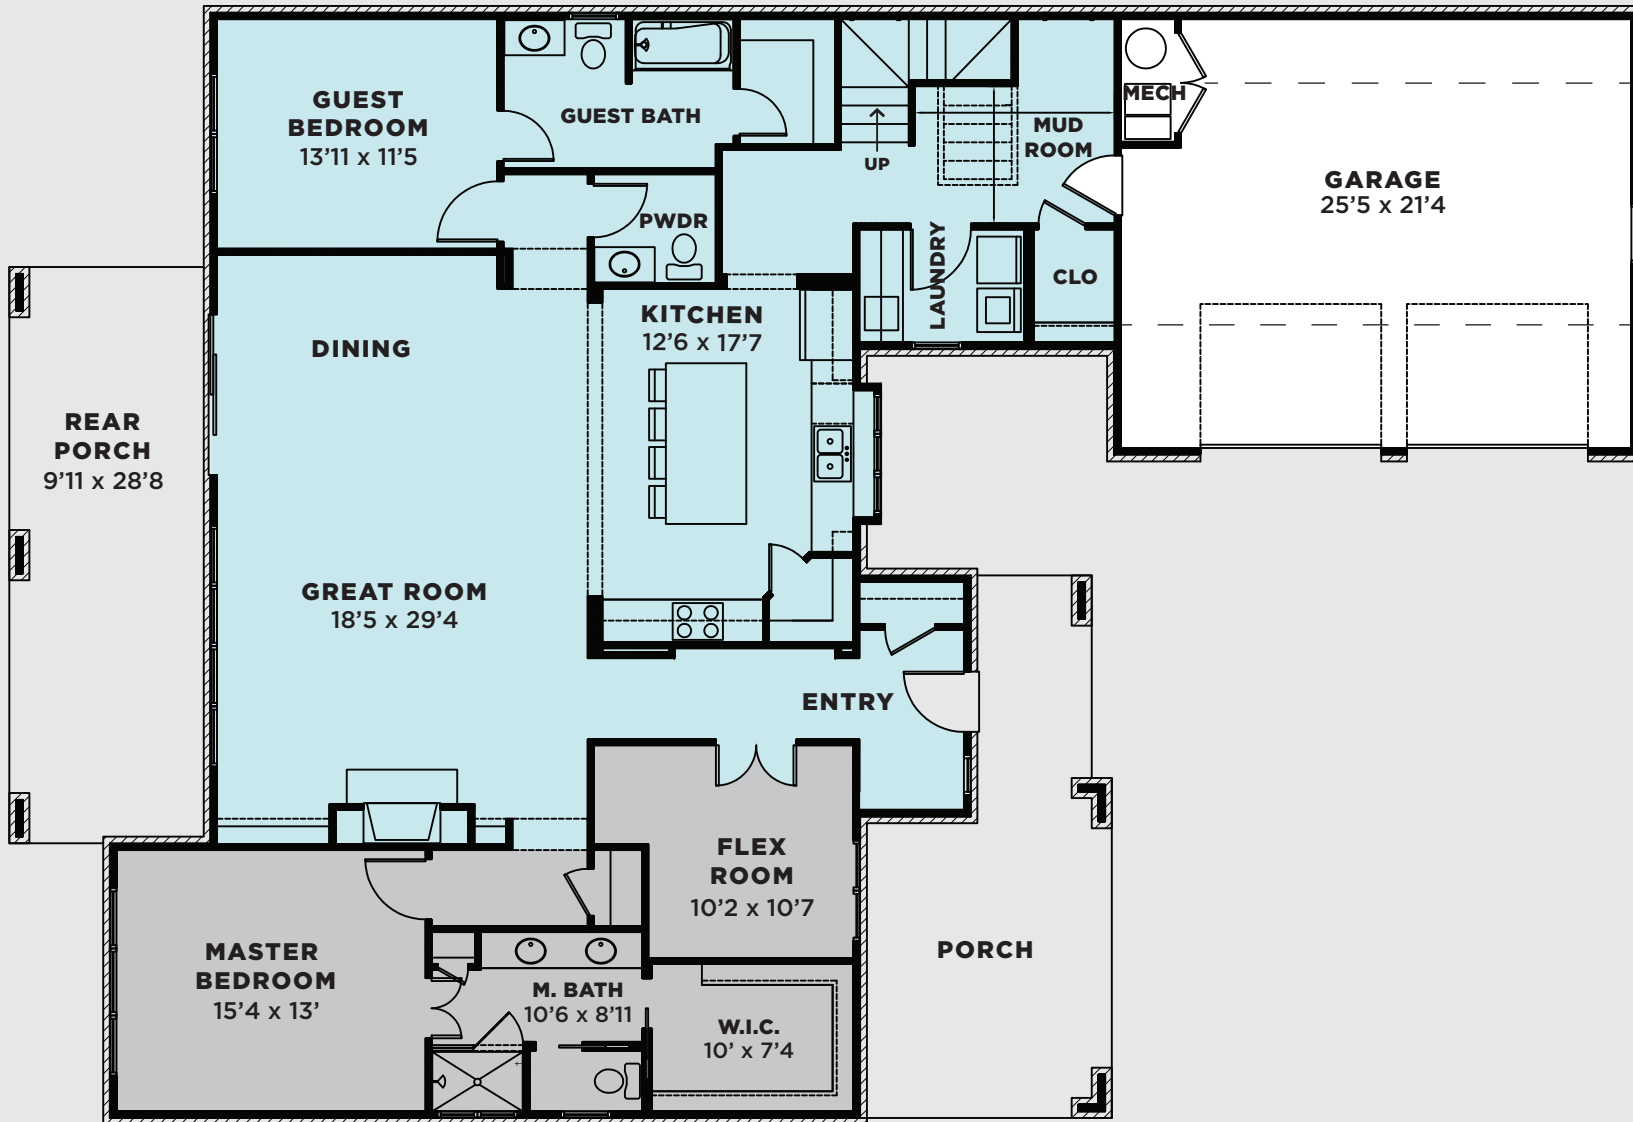

LAUREL PLAN

Chatham Hills

364 sq. ft. bonus room over garage (finished to drywall)