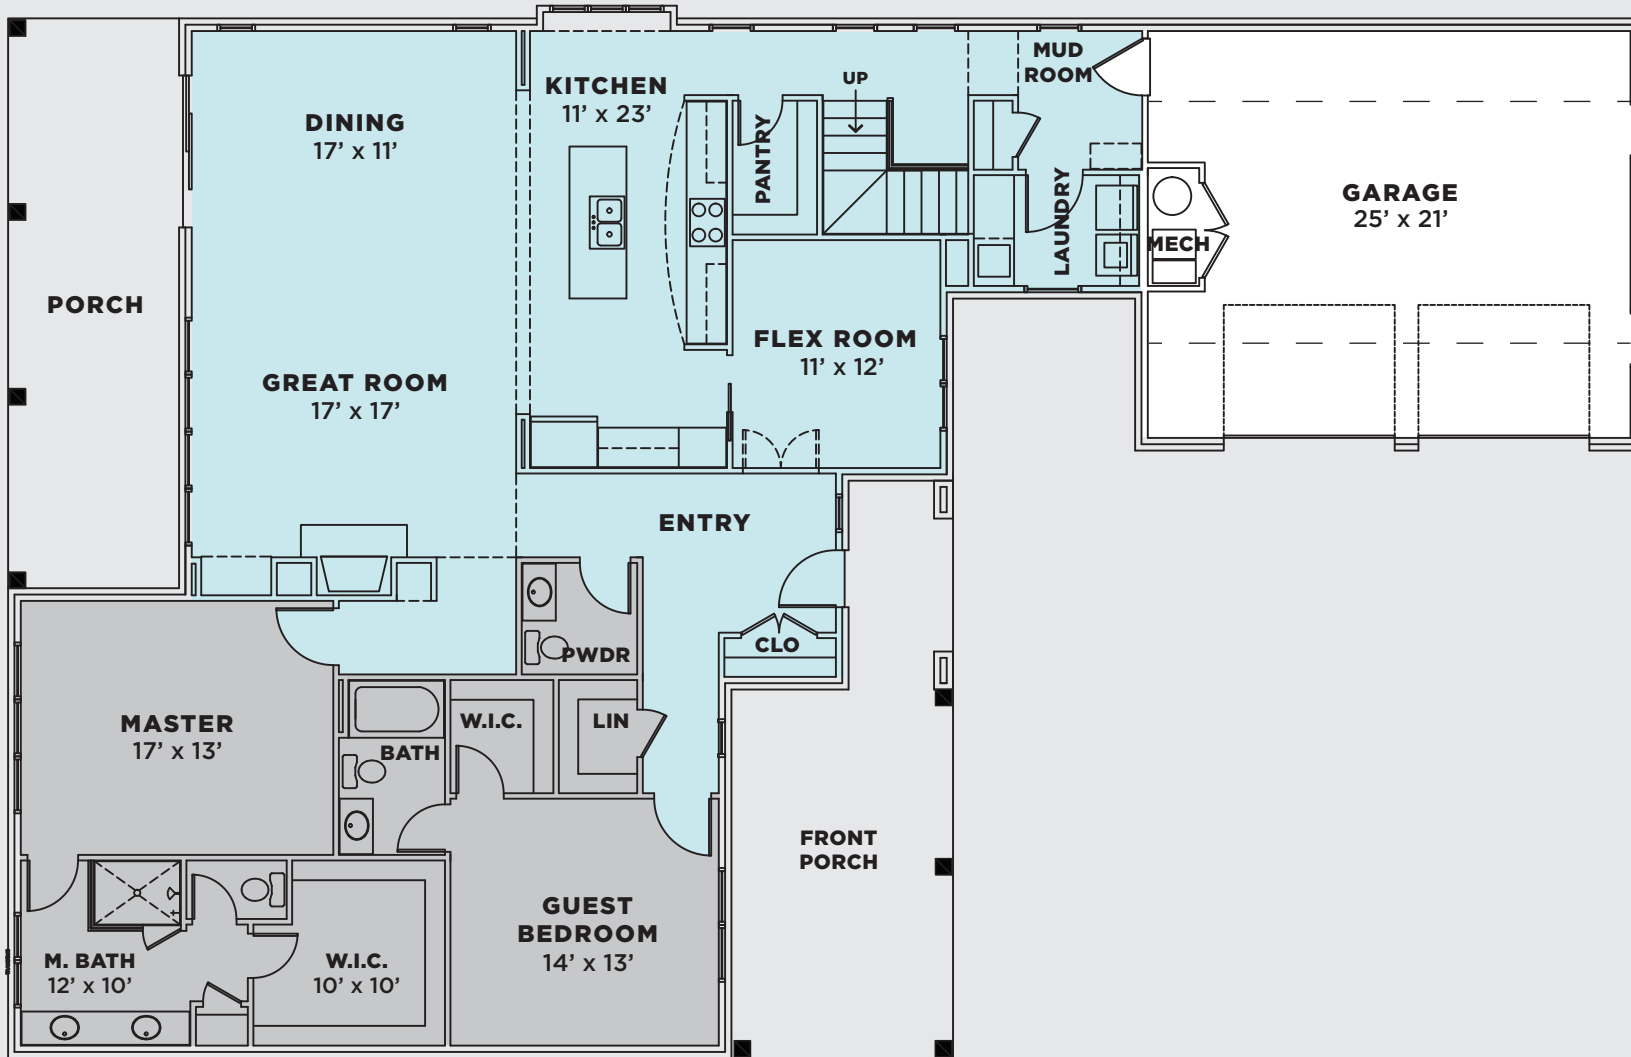

# OLYMPIA PLAN

Jackson's Grant  
ON WILLIAMS CREEK

330 sq. ft. bonus room over garage (finished to drywall)